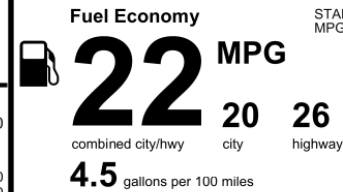

AUDIO & INFOTAINMENT:
INFINITI InTouch® 12.3-Inch
Interactive Display++
Google built-in with Navigation++/+++
SiriusXM® 360L +++/++++
w/ 90-Day Trial
Wireless Apple CarPlay®++
Wireless Android Auto™++
INFINITI InTouch® Services++/+++
5G Wi-Fi Hotspot++/+++
Wireless Phone Charging
Klipsch® 16-Speaker Premium Audio System

SAFETY:
Predictive Forward Collision Warning
Forward Emergency Braking
w/ Pedestrian Detection
High Beam Assist
Lane Departure Warning
Lane Departure Prevention
Blind Spot Warning
Blind Spot Intervention®
Rear Automatic Braking
Rear Cross Traffic Alert
3D Around View® Monitor
w/ Moving Object Detection

+Optional Equipment Replaces Standard
Where Applicable
++For more information, see retailer,
owner's manual, or
www.infiniti.com/intouch/legal
+++Requires trial activation; subscription
required after included trial expires

Manufacturer's Suggested Retail Base Price:	$55,690.00
Options Included by Manufacturer	
BLACK ROOF RAIL CROSSBARS	490.00
CARGO PACKAGE	365.00
Reversible Cargo Area Protector	
Cargo Net	
Clear Rear Bumper Protector	
Medic Kit	
SPLASH GUARDS	220.00
PREMIUM PAINT	900.00
DESTINATION CHARGES	1,545.00
Total*	$59,210.00

Warranty Booklet & owner publications available @
<https://www.infiniti.com/owners/manuals-warranties.html> or
call 1-800-662-6200

EPA DOT Fuel Economy and Environment Gasoline Vehicle

STANDARD SUVs range from 13 to 115 MPG. The best vehicle rates 146 MPG.

You spend $5,500
more in fuel costs over 5 years compared to the average new vehicle.

Annual fuel cost $2,700