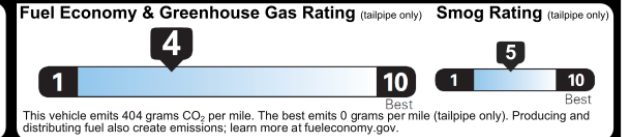

fuel economy.gov

Calculate personalized estimates and compare vehicles

GOVERNMENT 5-STAR SAFETY RATINGS

Overall Vehicle Score Not Rated
Based on the combined ratings of frontal, side and rollover.
Should ONLY be compared to other vehicles of similar size and weight.

Frontal Crash Driver Passenger Not Rated Not Rated
Based on the risk of injury in a frontal impact.
Should ONLY be compared to other vehicles of similar size and weight.

Side Crash Front seat Rear seat Not Rated Not Rated
Based on the risk of injury in a side impact.

Rollover Not Rated
Based on the risk of rollover in a single-vehicle crash.

Star ratings range from 1 to 5 stars (★★★★★) with 5 being the highest.
Source: National Highway Traffic Safety Administration (NHTSA)
www.safercar.gov or 1-888-327-4236

PARTS CONTENT INFORMATION FOR VEHICLES IN THIS CARLINE:
U.S./CANADIAN PARTS CONTENT: 45%
MAJOR SOURCES OF FOREIGN PARTS CONTENT: MEXICO: 15%

NOTE: PARTS CONTENT DOES NOT INCLUDE FINAL ASSEMBLY, DISTRIBUTION, OR OTHER NON-PARTS COSTS.

FOR THIS VEHICLE:
FINAL ASSEMBLY POINT: SMYRNA, TN., USA
COUNTRY OF ORIGIN: ENGINE: JAPAN
TRANSMISSION: US

TOTAL OWNERSHIP EXPERIENCE®

Every INFINITI Vehicle Includes INFINITI's:
4-Year/60,000-Mile New Vehicle Limited Warranty**
6-Year/70,000-Mile Powertrain Limited Warranty**
7-Year/Unlimited Mileage Corrosion Limited Warranty**
INFINITI Premium Care – Up to 3 Years Scheduled Oil Changes & Tire Rotations***
24-Hour Roadside Assistance**
Service Loan Vehicle at participating Retailers. Restrictions apply

Dealer:
AUSTIN INFINITI, INC.
8140 BURNET RD
AUSTIN, TX 78757

VIN: 5N1AC0FX3VC602165
MDL: 85117-602165 QBE-G
OPT: B-C03B92M92B10E09L11S55
EXT: RADIANT WHITE
INT: GRAPHITE
EMS: 50 STATE EMISSIONS

Transport Method: TRUCK

20260514222035AS70403

*Does not include dealer installed options and accessories, local taxes or license fees. This label has been applied pursuant to federal law. Do not remove prior to delivery to the ultimate purchaser.

**Not actual Monroney Label. Provided for informational purposes only. Vehicle features, pricing and other information subject to change, may vary from actual vehicle content and/or Monroney label description. While Nissan makes reasonable efforts to ensure accuracy of information, Nissan is not responsible for changes, errors or omissions. See actual vehicle and/or verify information in question with your Nissan dealer.